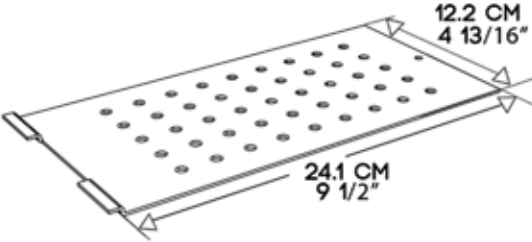

ROCKBOARD®

by WARWICK

CINQUE 5.2

POWER SUPPLY PLACEMENT
MAXIMUM SPACE UNDERNEATH THE BOARD

SIDE VIEW

FRONT VIEW

UNDERSIDE VIEW

CINQUE 5.2

POSSIBLE MOUNTING SOLUTIONS FOR THE TRAY -
UNIVERSAL POWER SUPPLY MOUNTING SOLUTION

THE TRAY

FRONT VIEW TRAY POSITION

UNDERSIDE VIEW OPTIONAL TRAY POSITIONS (3 TOTAL)

ROCKBOARD THE TRAY IS FULLY COMPATIBLE WITH FRAME XL PLEASE SEE BELOW DIAGRAM