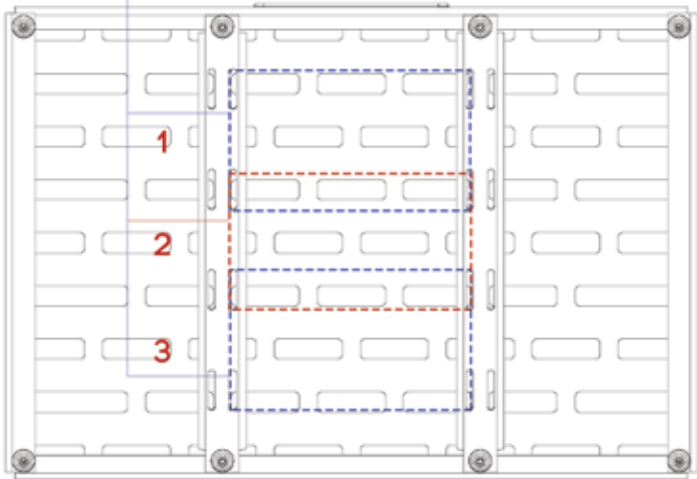

ROCKBOARD®

by WARWICK

CINQUE 5.2

POWER SUPPLY PLACEMENT
MAXIMUM SPACE UNDERNEATH THE BOARD

SIDE VIEW

FRONT VIEW

UNDERSIDE VIEW

CINQUE 5.2

POSSIBLE MOUNTING SOLUTIONS FOR THE TRAY -
UNIVERSAL POWER SUPPLY MOUNTING SOLUTION

THE TRAY

FRONT VIEW TRAY POSITION

UNDERSIDE VIEW OPTIONAL TRAY POSITIONS (3 TOTAL)

ROCKBOARD THE TRAY IS FULLY COMPATIBLE WITH FRAME XL PLEASE SEE BELOW DIAGRAM

ROCKBOARD®

by WARWICK

CINQUE 5.2

POSSIBLE POSITIONING FOR FRAME XL

FRONT VIEW

**POSSIBLE POSITION FOR
FRAME XL - MOUNTING
SOLUTIONS FOR XL POWER
SUPPLIES**

UNDERSIDE VIEW