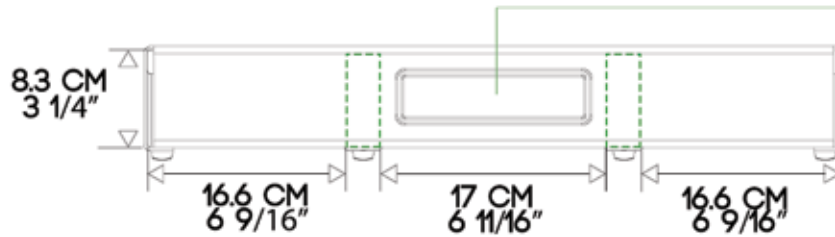

ROCKBOARD®

by WARWICK

CINQUE 5.2

POWER SUPPLY PLACEMENT
MAXIMUM SPACE UNDERNEATH THE BOARD

SIDE VIEW

FRONT VIEW

UNDERSIDE VIEW

CINQUE 5.2

POSSIBLE MOUNTING SOLUTIONS FOR THE TRAY -
UNIVERSAL POWER SUPPLY MOUNTING SOLUTION

THE TRAY

FRONT VIEW TRAY POSITION

UNDERSIDE VIEW OPTIONAL TRAY POSITIONS (3 TOTAL)

ROCKBOARD THE TRAY IS FULLY COMPATIBLE WITH FRAME XL PLEASE SEE BELOW DIAGRAM

ROCKBOARD®

by WARWICK

CINQUE 5.2

POSSIBLE POSITIONING FOR FRAME XL

FRONT VIEW

**POSSIBLE POSITION FOR
FRAME XL - MOUNTING
SOLUTIONS FOR XL POWER
SUPPLIES**

UNDERSIDE VIEW