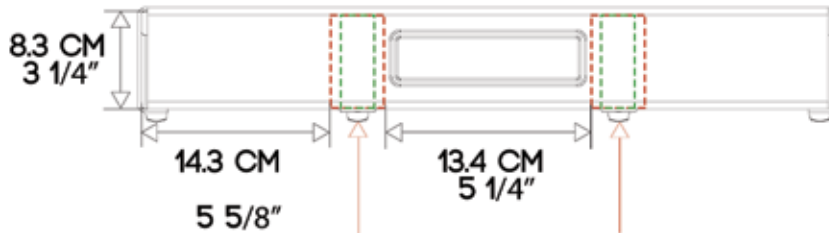

ROCKBOARD®

by WARWICK

CINQUE 5.2

POWER SUPPLY PLACEMENT
MAXIMUM SPACE UNDERNEATH THE BOARD

SIDE VIEW

FRONT VIEW

UNDERSIDE VIEW

CINQUE 5.2

POSSIBLE MOUNTING SOLUTIONS FOR THE TRAY -
UNIVERSAL POWER SUPPLY MOUNTING SOLUTION

THE TRAY

FRONT VIEW TRAY POSITION

UNDERSIDE VIEW OPTIONAL TRAY POSITIONS (3 TOTAL)

ROCKBOARD THE TRAY IS FULLY COMPATIBLE WITH FRAME XL PLEASE SEE BELOW DIAGRAM

ROCKBOARD®

by WARWICK

CINQUE 5.2

POSSIBLE POSITIONING FOR FRAME XL

FRONT VIEW

**POSSIBLE POSITION FOR
FRAME XL - MOUNTING
SOLUTIONS FOR XL POWER
SUPPLIES**

UNDERSIDE VIEW