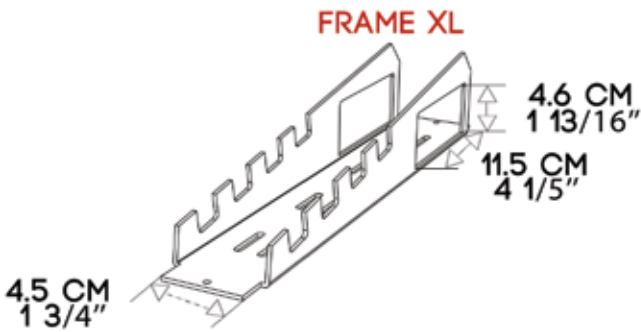

ROCKBOARD®

by WARWICK

CINQUE 5.2

POWER SUPPLY PLACEMENT
MAXIMUM SPACE UNDERNEATH THE BOARD

SIDE VIEW

FRONT VIEW

UNDERSIDE VIEW

CINQUE 5.2

POSSIBLE MOUNTING SOLUTIONS FOR THE TRAY -
UNIVERSAL POWER SUPPLY MOUNTING SOLUTION

THE TRAY

FRONT VIEW TRAY POSITION

UNDERSIDE VIEW OPTIONAL TRAY POSITIONS (3 TOTAL)

ROCKBOARD THE TRAY IS FULLY COMPATIBLE WITH FRAME XL PLEASE SEE BELOW DIAGRAM

ROCKBOARD®

by WARWICK

CINQUE 5.2

POSSIBLE POSITIONING FOR FRAME XL

FRONT VIEW

**POSSIBLE POSITION FOR
FRAME XL - MOUNTING
SOLUTIONS FOR XL POWER
SUPPLIES**

UNDERSIDE VIEW