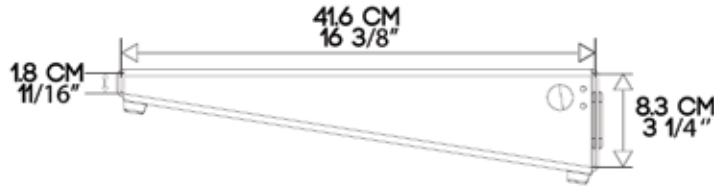

ROCKBOARD®

by WARWICK

CINQUE 5.2

POWER SUPPLY PLACEMENT
MAXIMUM SPACE UNDERNEATH THE BOARD

SIDE VIEW

FRONT VIEW

UNDERSIDE VIEW

CINQUE 5.2

POSSIBLE MOUNTING SOLUTIONS FOR THE TRAY -
UNIVERSAL POWER SUPPLY MOUNTING SOLUTION

THE TRAY

FRONT VIEW TRAY POSITION

UNDERSIDE VIEW OPTIONAL TRAY POSITIONS (3 TOTAL)

ROCKBOARD THE TRAY IS FULLY COMPATIBLE WITH FRAME XL PLEASE SEE BELOW DIAGRAM