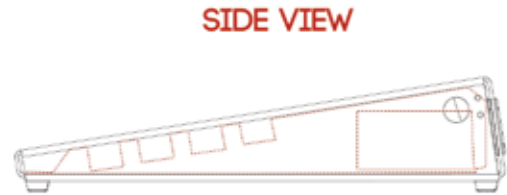

ROCKBOARD®

by WARWICK

CINQUE 5.2

POSSIBLE POSITIONING FOR FRAME XL