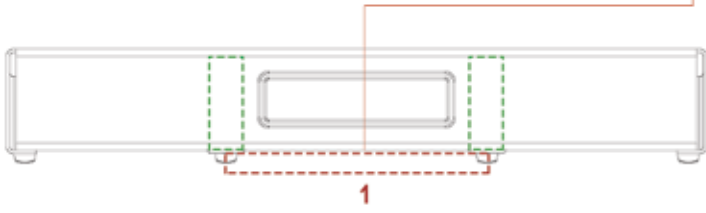

ROCKBOARD®

by WARWICK

CINQUE 5.2

POWER SUPPLY PLACEMENT
MAXIMUM SPACE UNDERNEATH THE BOARD

SIDE VIEW

FRONT VIEW

UNDERSIDE VIEW

CINQUE 5.2

POSSIBLE MOUNTING SOLUTIONS FOR THE TRAY -
UNIVERSAL POWER SUPPLY MOUNTING SOLUTION

THE TRAY

FRONT VIEW TRAY POSITION

UNDERSIDE VIEW OPTIONAL TRAY POSITIONS (3 TOTAL)

ROCKBOARD THE TRAY IS FULLY COMPATIBLE WITH FRAME XL PLEASE SEE BELOW DIAGRAM