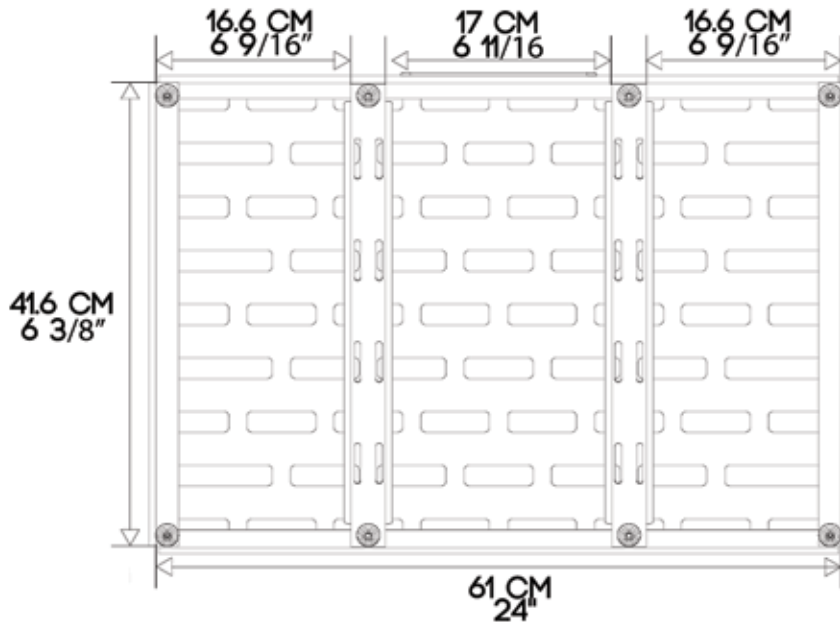

ROCKBOARD®

by WARWICK

CINQUE 5.2

POWER SUPPLY PLACEMENT
MAXIMUM SPACE UNDERNEATH THE BOARD

SIDE VIEW

FRONT VIEW

UNDERSIDE VIEW

CINQUE 5.2

POSSIBLE MOUNTING SOLUTIONS FOR THE TRAY -
UNIVERSAL POWER SUPPLY MOUNTING SOLUTION

THE TRAY

FRONT VIEW TRAY POSITION

UNDERSIDE VIEW OPTIONAL TRAY POSITIONS (3 TOTAL)

ROCKBOARD THE TRAY IS FULLY COMPATIBLE WITH FRAME XL PLEASE SEE BELOW DIAGRAM

ROCKBOARD®

by WARWICK

CINQUE 5.2

POSSIBLE POSITIONING FOR FRAME XL

FRONT VIEW

**POSSIBLE POSITION FOR
FRAME XL - MOUNTING
SOLUTIONS FOR XL POWER
SUPPLIES**

UNDERSIDE VIEW